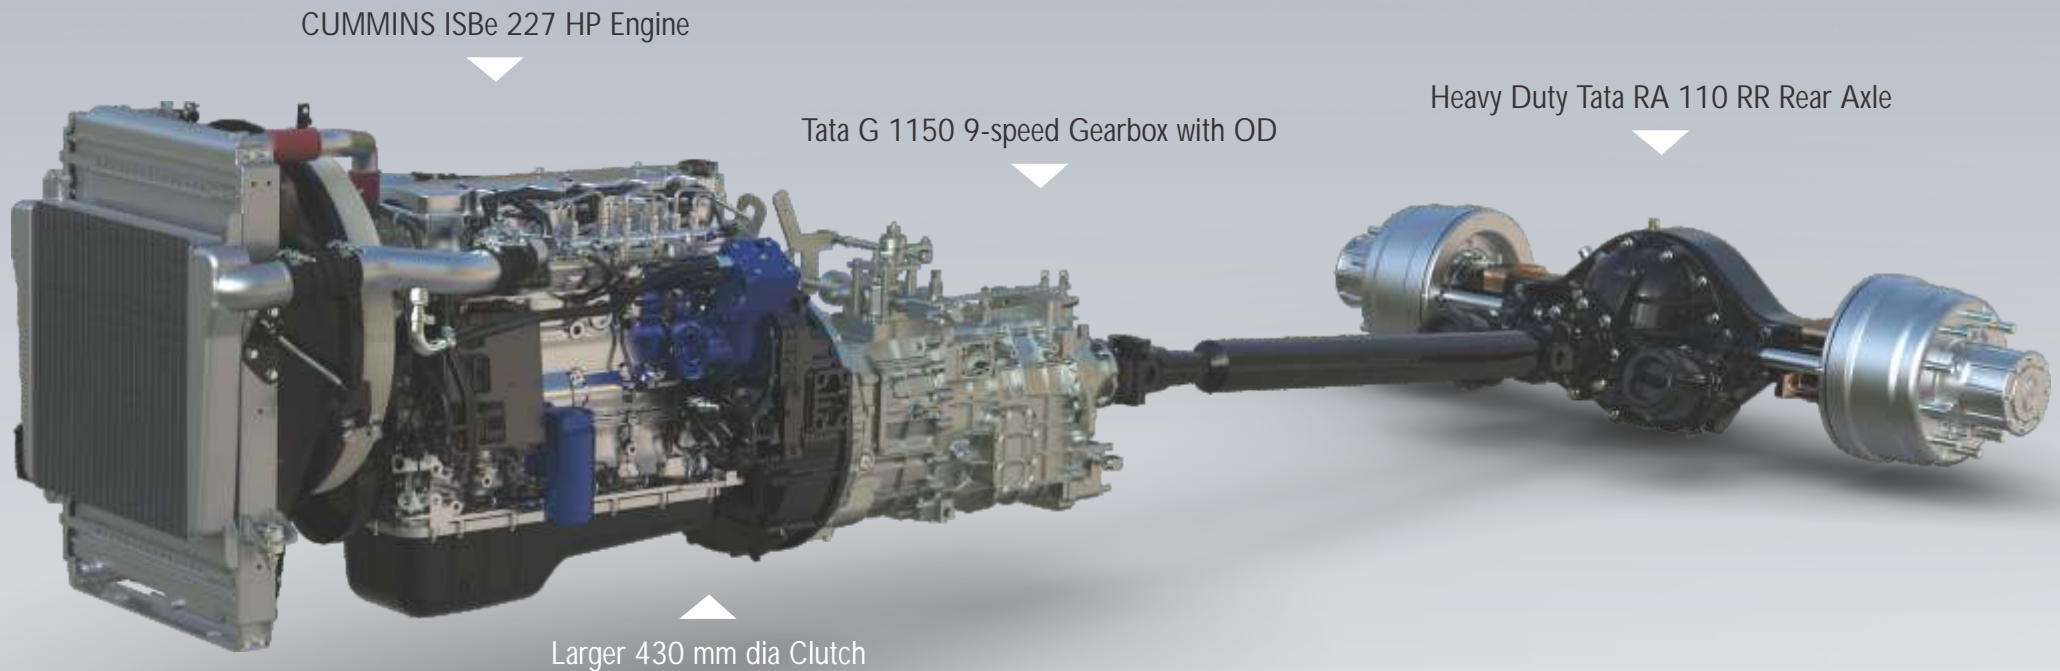

Presenting Prima LX 4023.S

— The latest offering from the world of Prima —

TATA MOTORS

PRIMA
The way the world trucks
Trucks | Tractor-Trailers | Tippers

With the LX range,
we bring you a
perfectly balanced drivetrain

- Proven Cummins ISBe engine that delivers plenty of power along with greater efficiency - the perfect combination to increase your returns
- Larger clutch in line with a heavier driveline, for increased clutch life & better performance
- Tata G 1150 OD gearbox with 9-speed ranges and overdrive, helps you stay in the optimal rpm range and reduces fuel expenses
- Heavy duty single reduction rear axle, to complete a truly optimal drivetrain

Heavier drivetrain:
better performance, higher profitability

PRIMA LX 4023.S

Engine	
Model	CUMMINS ISBe 6.7 BS III
Type	Water-cooled Direct Injection Turbo-charged, After-cooled Diesel Engine; 6 Inline
Volume	6700 cc
Power	227 HP @ 2500 rpm
Torque	870 Nm @ 1700 rpm
Clutch	
Type	Single Disc, Dry Friction Type
Dia	430 mm
Gearbox	Tata G 1150 OD 9-speed, Forward Synchronesh & Rear Constantmesh
Rear Axle	RA 110 RR with RAR 5.85
Rims	7.50 x 20
Tyres	10.00 R 20 - 16 PR
Fuel Tank	400 litres

Electrical	24 V
Options	Prima LX Sleeper Cabin
AC	Optional
Performance	
Max. Speed	100 kmph
Max. Gradeability	16%
Weight & Dimensions	
GVW (kg)	40200
ULW (kg)	6831
Wheelbase (mm)	3460
Overall Length (mm)	6133