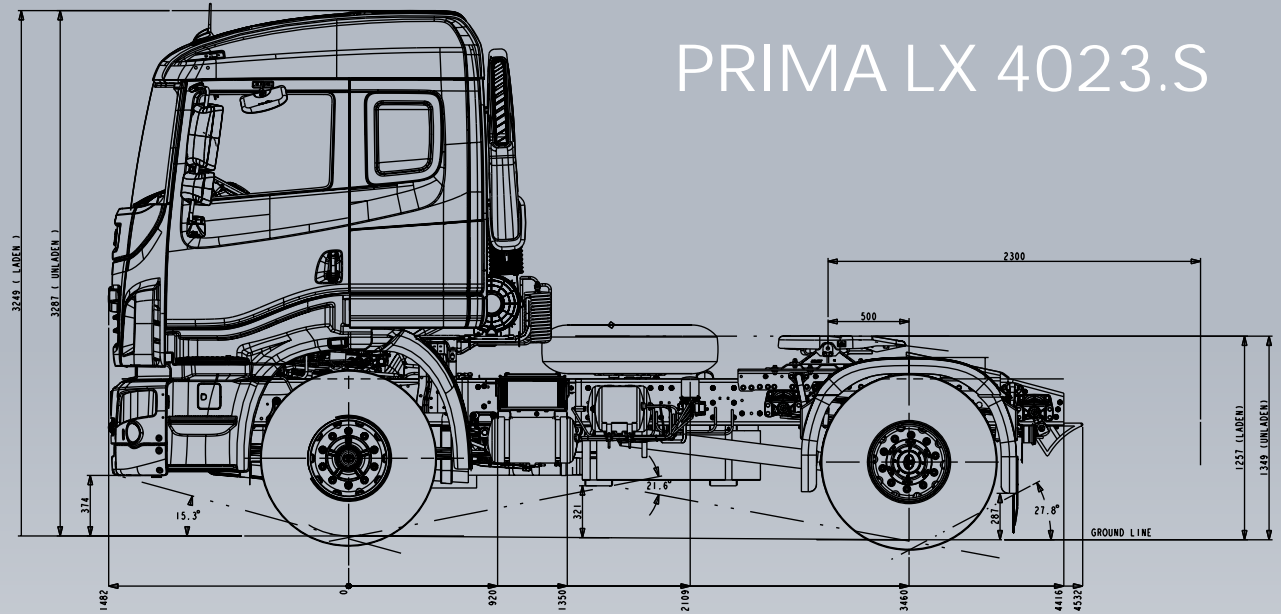

Presenting Prima LX 4023.S

— The latest offering from the world of Prima —

TATA MOTORS

PRIMA
The way the world trucks
Trucks | Tractor-Trailers | Tippers

With the LX range,
we bring you a
perfectly balanced drivetrain

- Proven Cummins ISBe engine that delivers plenty of power along with greater efficiency - the perfect combination to increase your returns
- Larger clutch in line with a heavier driveline, for increased clutch life & better performance
- Tata G 1150 OD gearbox with 9-speed ranges and overdrive, helps you stay in the optimal rpm range and reduces fuel expenses
- Heavy duty single reduction rear axle, to complete a truly optimal drivetrain

Heavier drivetrain:
better performance, higher profitability

PRIMA LX 4023.S

Engine	
Model	CUMMINS ISBe 6.7 BS III
Type	Water-cooled Direct Injection Turbo-charged, After-cooled Diesel Engine; 6 Inline
Volume	6700 cc
Power	227 HP @ 2500 rpm
Torque	870 Nm @ 1700 rpm
Clutch	
Type	Single Disc, Dry Friction Type
Dia	430 mm
Gearbox	Tata G 1150 OD 9-speed, Forward Synchronesh & Rear Constantmesh
Rear Axle	RA 110 RR with RAR 5.85
Rims	7.50 x 20
Tyres	10.00 R 20 - 16 PR
Fuel Tank	400 litres

Electrical	24 V
Options	Prima LX Sleeper Cabin
AC	Optional
Performance	
Max. Speed	100 kmph
Max. Gradeability	16%
Weight & Dimensions	
GVW (kg)	40200
ULW (kg)	6831
Wheelbase (mm)	3460
Overall Length (mm)	6133